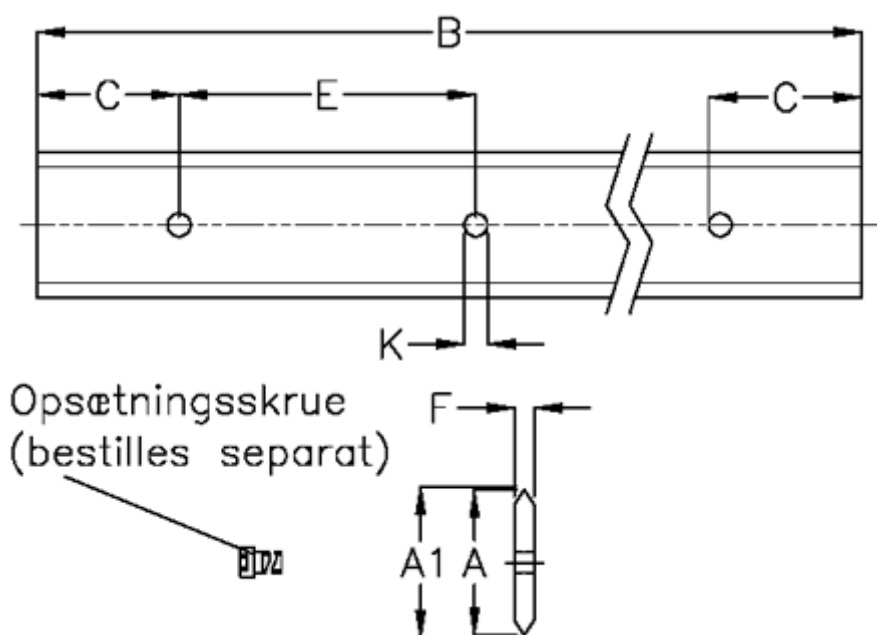

Article number: 059122536

Description: Hepco SL2 spacer slide
SS S 25-536

Measures

A	= 25	K	= 7.0
A1	= 25.81	Weight kg/1000	= 820
B	= 536		
C	= 43.0		
E	= 90		
F	= 4.7		
For bearing	= 25		
For screw	= M6x16		